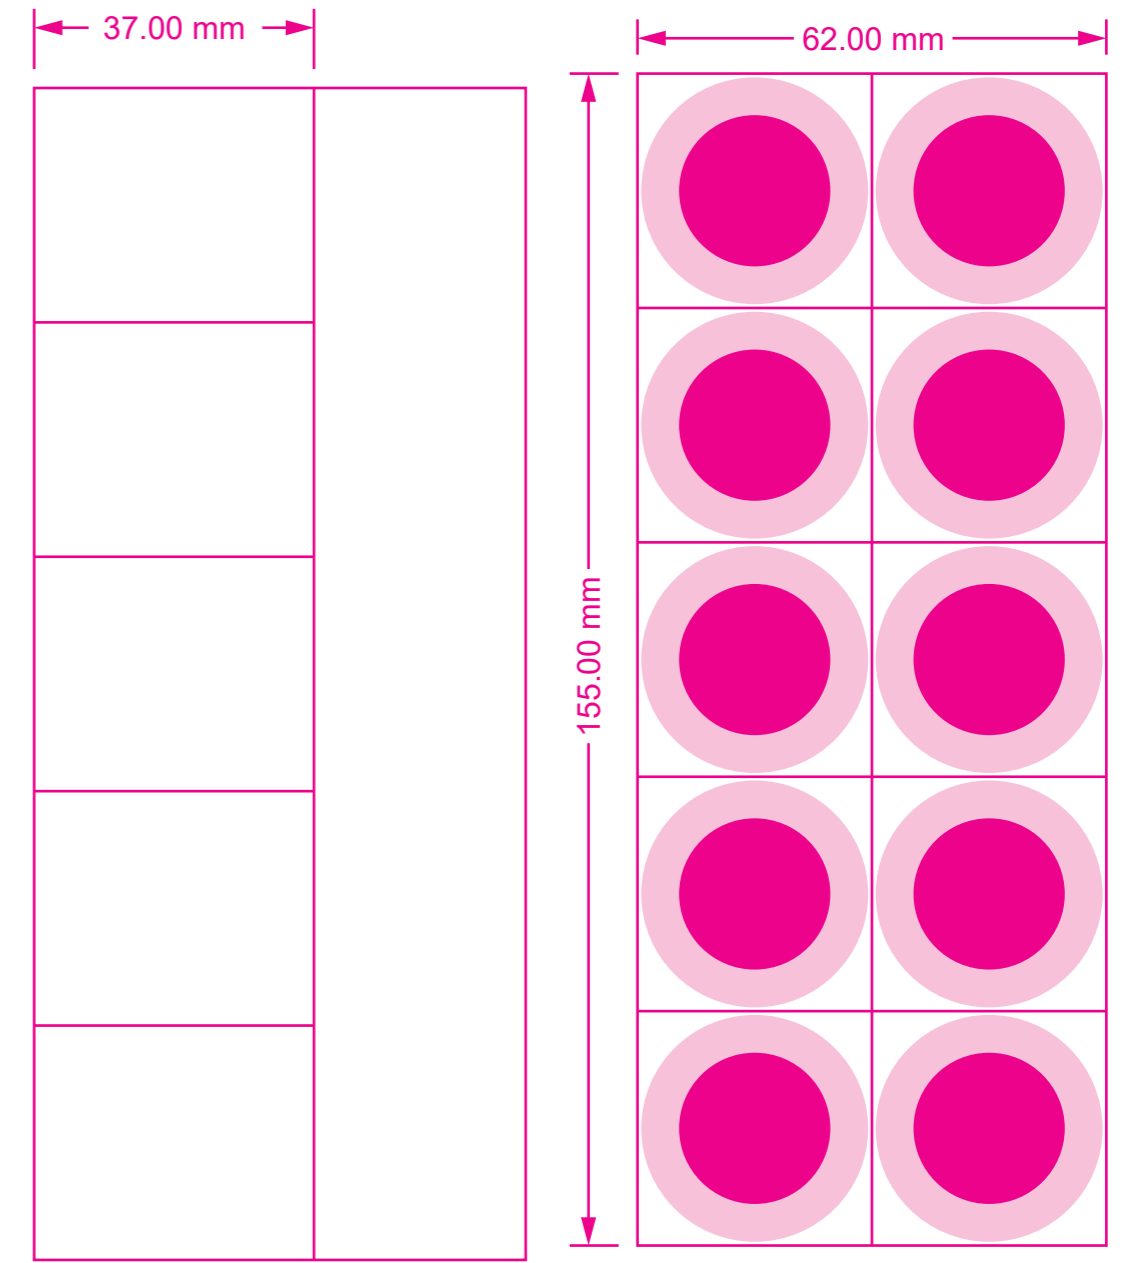

# Honeycomb Partitions

ARTWORK INFORMATION	
<b>Item Code:</b> XXXXXXXX	
<b>Component :</b> Carton	
<b>Dimension:</b> Length- 157, Breadth - 64, Height - 65 mm	
<b>Customer Name:</b> Somerset	
<b>Specification Substrate:</b> 320 GSM Cyber XL	
<b>Language:</b> English	<b>Country:</b> US
<b>Change History:</b> New Artwork	<b>Colours:</b> 3
<b>Die Line &amp; NVZ:</b>	