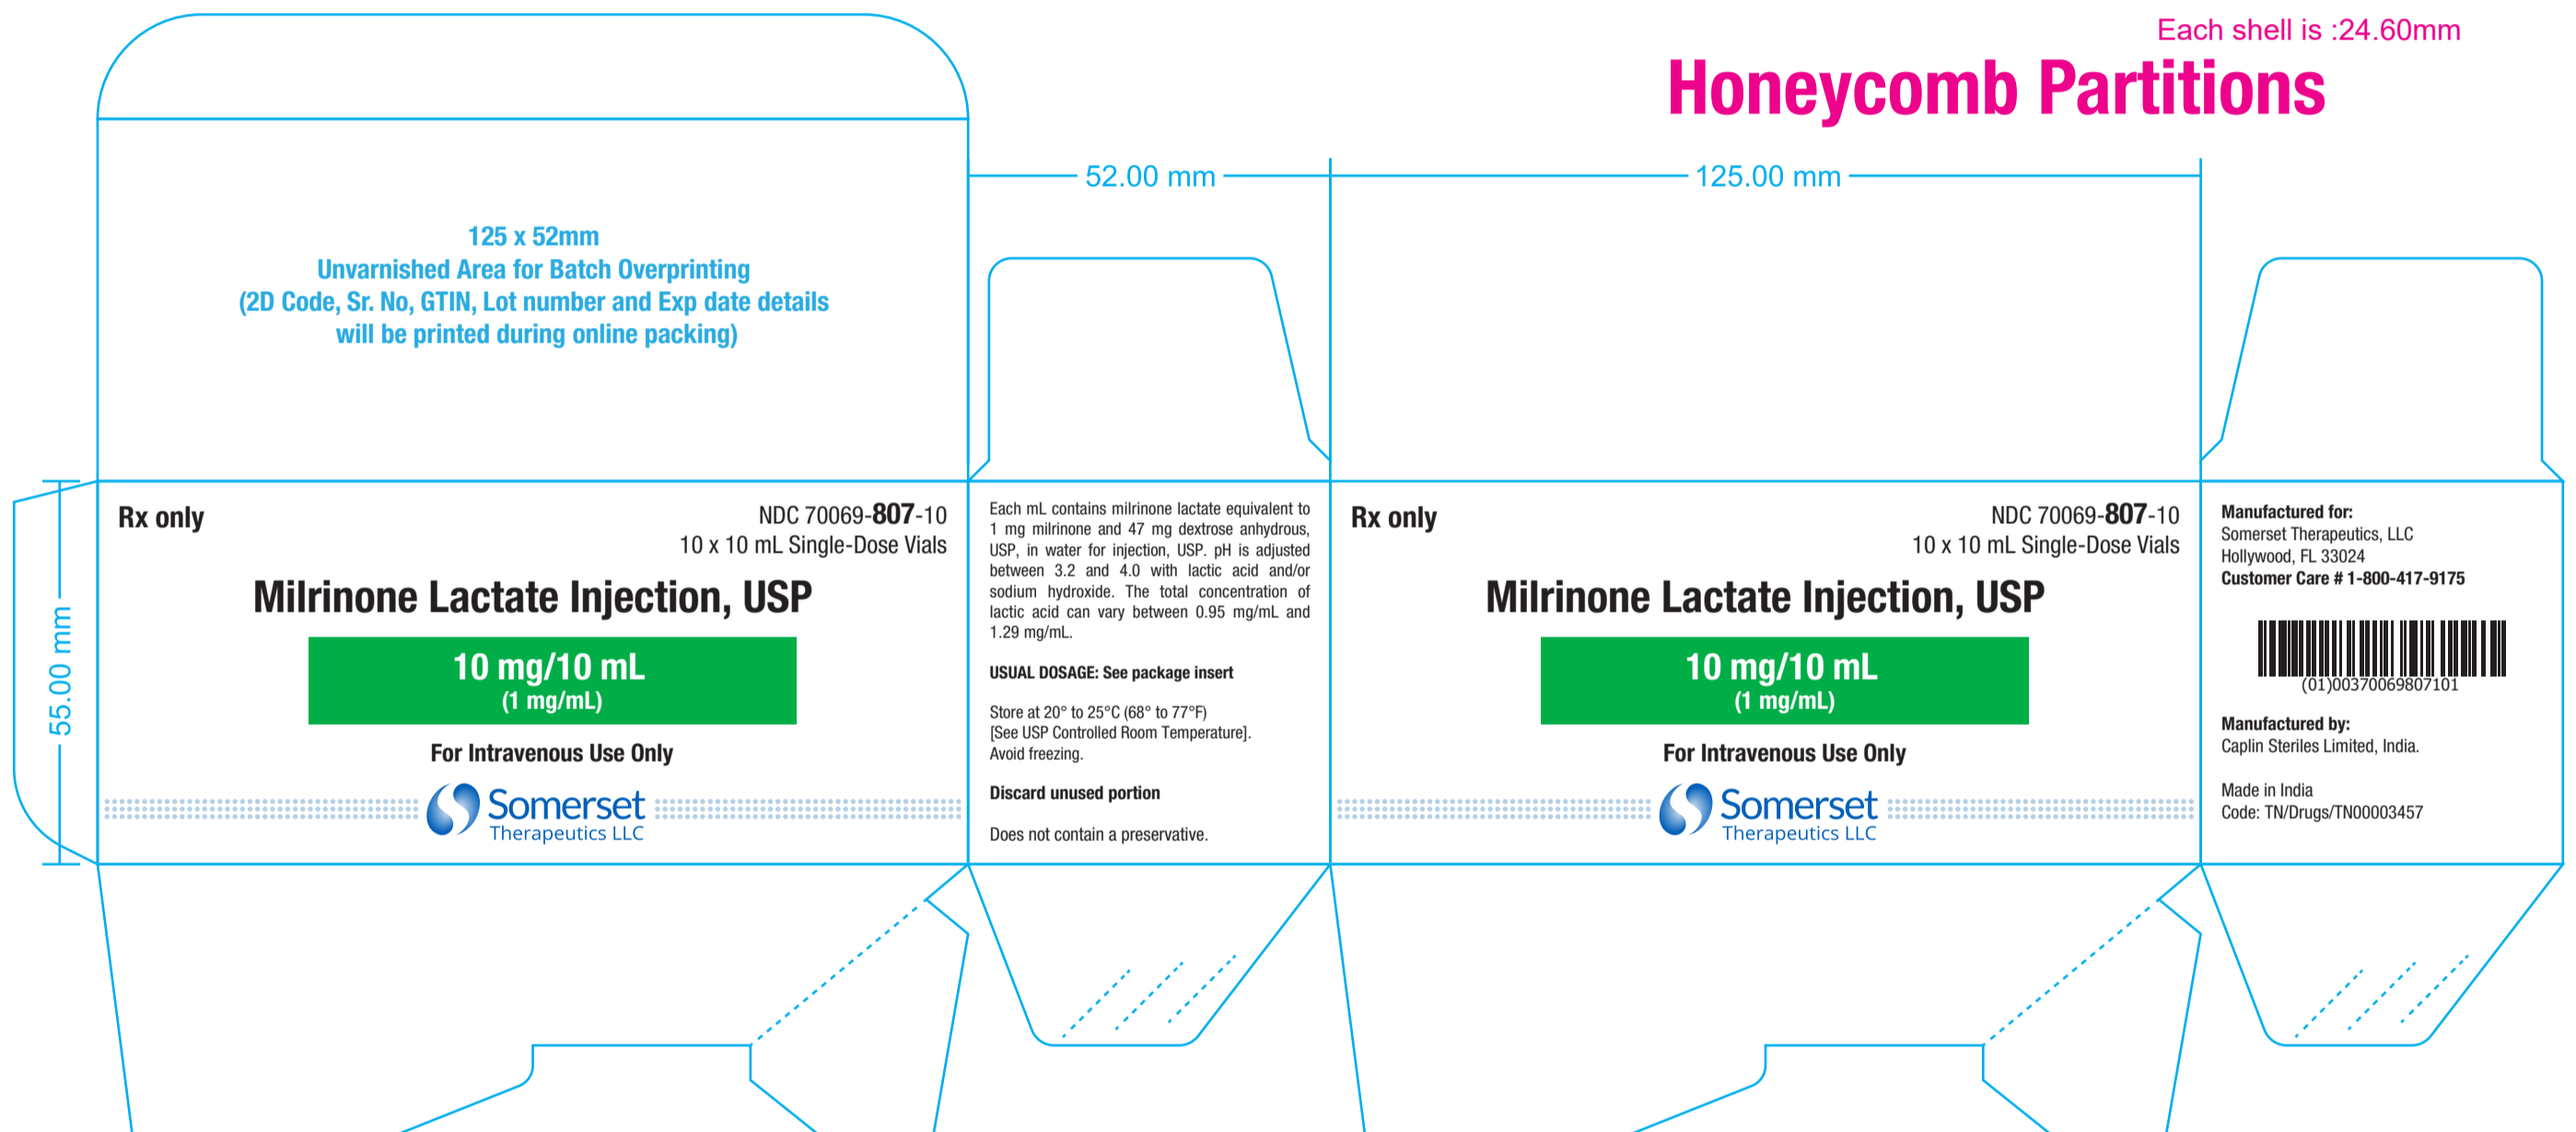

Each shell is :24.60mm

## Honeycomb Partitions

### ARTWORK INFORMATION

**Item Code:** XXXXXXXX

**Component :** Carton

**Dimension:** Length- 125, Breadth - 52, Height - 55 mm

**Customer Name:** Somerset

**Specification Substrate:** 320 GSM Cyber XL

**Language:** English

**Country:** US

**Change History:** New Artwork

**Colours:** 3

**Die Line & NVZ:**  

PD005-A01-00